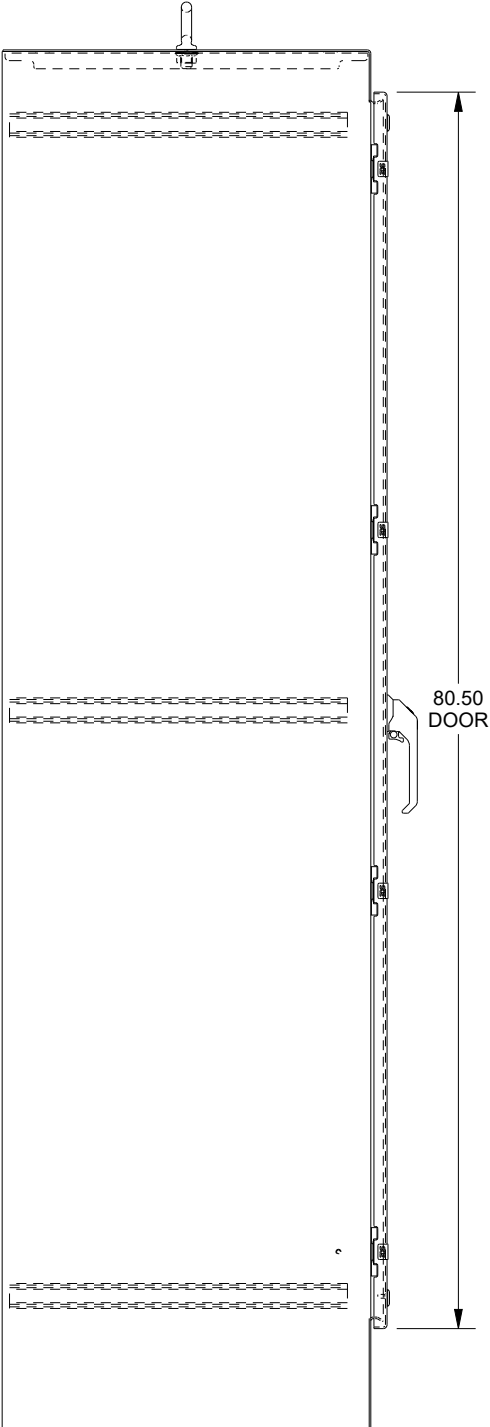

SAGINAW CONTROL & ENGINEERING

SCE-90EL3624SS6FS

BOTTOM VIEW

TOP VIEW

LEFT SIDE VIEW

FRONT VIEW

RIGHT SIDE VIEW

EXTERNAL REAR VIEW