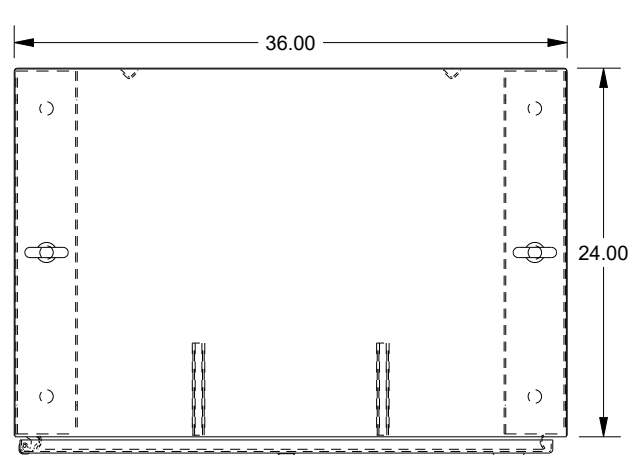

SAGINAW CONTROL & ENGINEERING

SCE-90EL3624SS6FS

BOTTOM VIEW

TOP VIEW

LEFT SIDE VIEW

FRONT VIEW

RIGHT SIDE VIEW

EXTERNAL REAR VIEW