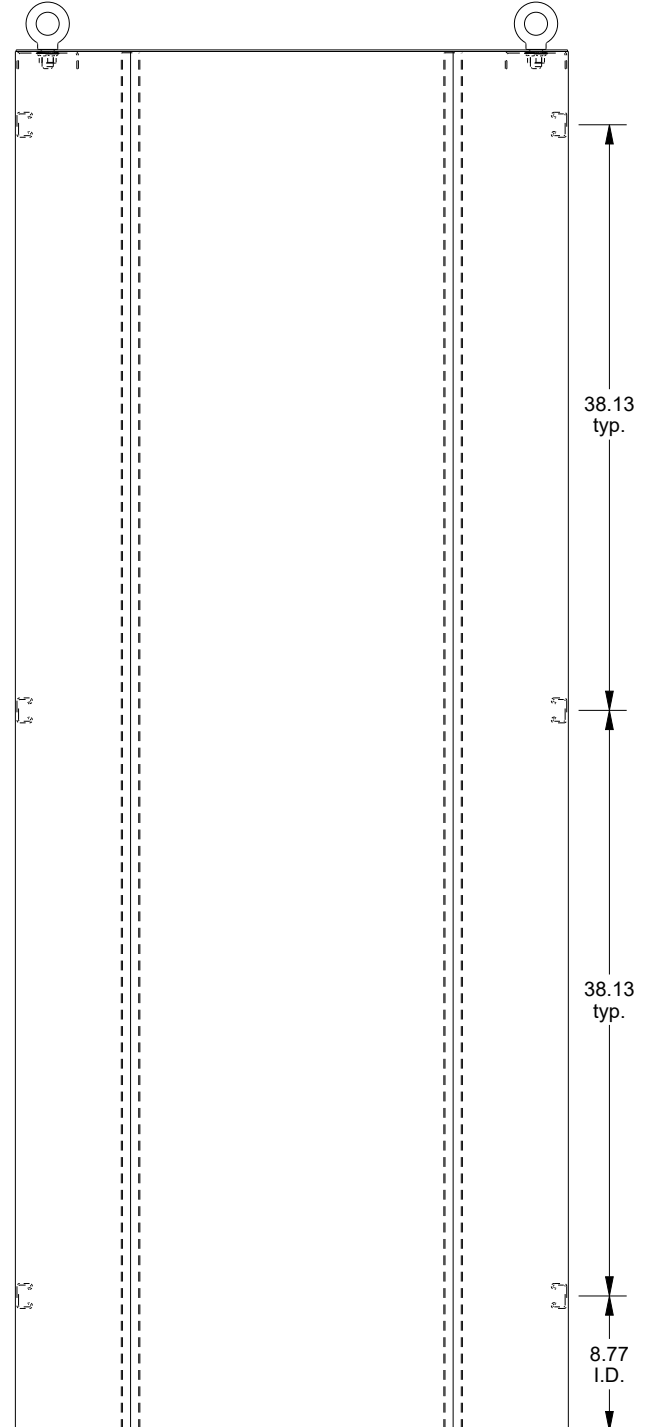

SAGINAW CONTROL & ENGINEERING

SCE-90EL3624SS6FS

BOTTOM VIEW

TOP VIEW

LEFT SIDE VIEW

FRONT VIEW

RIGHT SIDE VIEW

EXTERNAL REAR VIEW